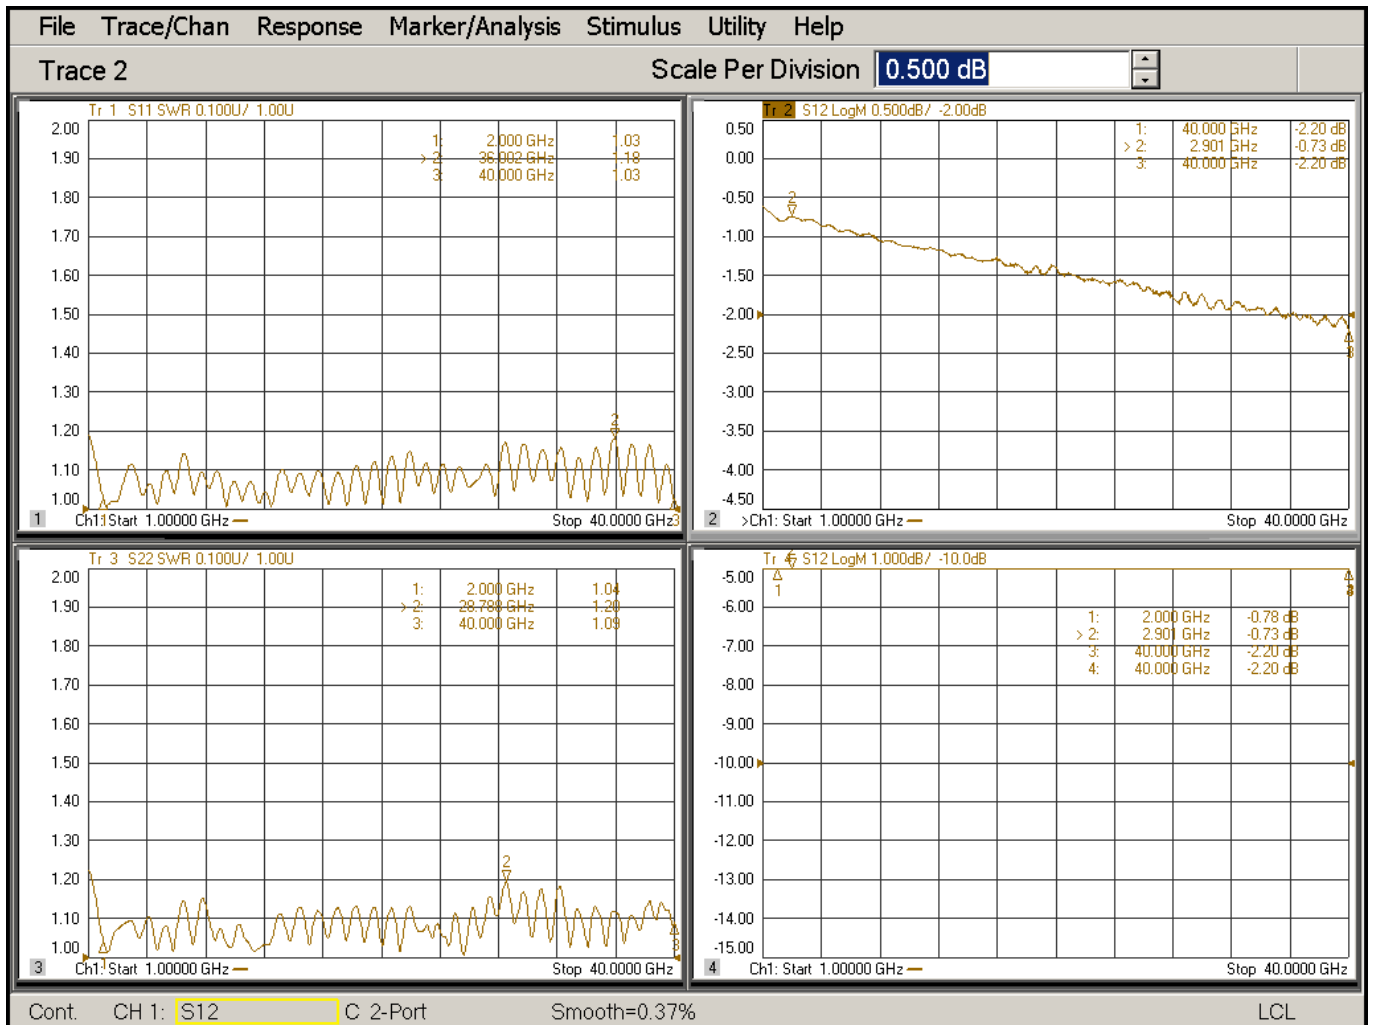

成都利德尔科技有限公司 ChengDu Leader Microwave Technology Co.,Ltd

电话: 028-65199117 传真: 028-65199116

http://www.leadermicrowave.com sales@leader-mw.com

TEL: +86-28-65199117 FAX: +86-28-65199116

Add: 中国 成都市成华区华翰路 89 号 610000

No.89,Huahan Road, chenghua Zone Chengdu, Sichuan China Zip Code:610000