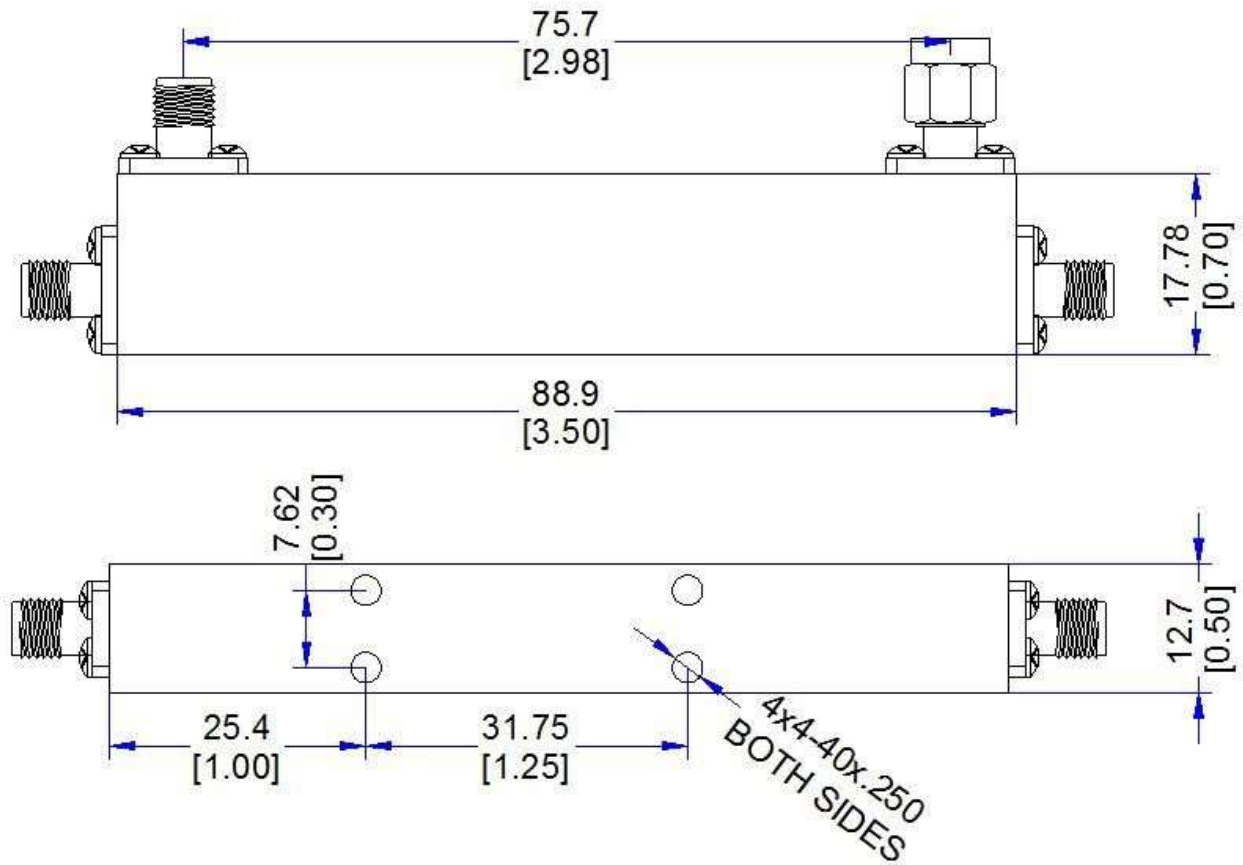

Product: Coupler

Part Number: LDC-1/40-10S

Specification					
No.	Parameter	Minimum	Typical	Maximum	Units
1	Frequency range	1	-	40	GHz
2	Nominal Coupling		10		dB
4	Insertion Loss			2.5	db
5	Coupling Accuracy	-	-	±1.25	dB
6	Coupling Sensitivity to Frequency	±1	-		dB
7	Directivity:	10			dB
8	VSWR	-	-	1.6	-
9	Power			20	W cw
10	Operating Temperature Range	-40	-	+85	°C
11	Impedance	-	50	-	Ω
12	Connector	2.92-F			
13	Preferred finish	Black/Sliver/yellow/green			

Remarks:

1.Include Theoretical loss 0.46db 2.Power rating is for load vswr better than 1.20:1

Environmental Specifications	
Operational Temperature	-40°C~+85°C
Storage Temperature	-50°C~+95°C
Vibration	25gRMS (15 degrees 2KHz) endurance, 1 hour per axis
Humidity	100% RH at 35°C, 95%RH at 40°C
Shock	20G for 11 msec half sine wave, 3 axis both directions
Mechanical Specifications	
Housing	Aluminum
Connector	stainless steel
Female Contact:	gold plated beryllium brass
Rohs	compliant
Weight	0.2kg

Outline Drawing:

All Dimensions in mm

成都利德尔科技有限公司 ChengDu Leader Microwave Technology Co.,Ltd

电话: 028-65199117 传真: 028-65199116

<http://www.leadermicrowave.com> sales@leader-mw.com

TEL: +86-28-65199117 FAX: +86-28-65199116

Add: 中国 成都市成华区华翰路 89 号 610000

No.89,Huahan Road, chenghua Zone Chengdu, Sichuan China Zip Code:610000

Outline Tolerances $\pm 0.5(0.02)$

Mounting Holes Tolerances $\pm 0.2(0.008)$

All Connectors: 2.92-Female