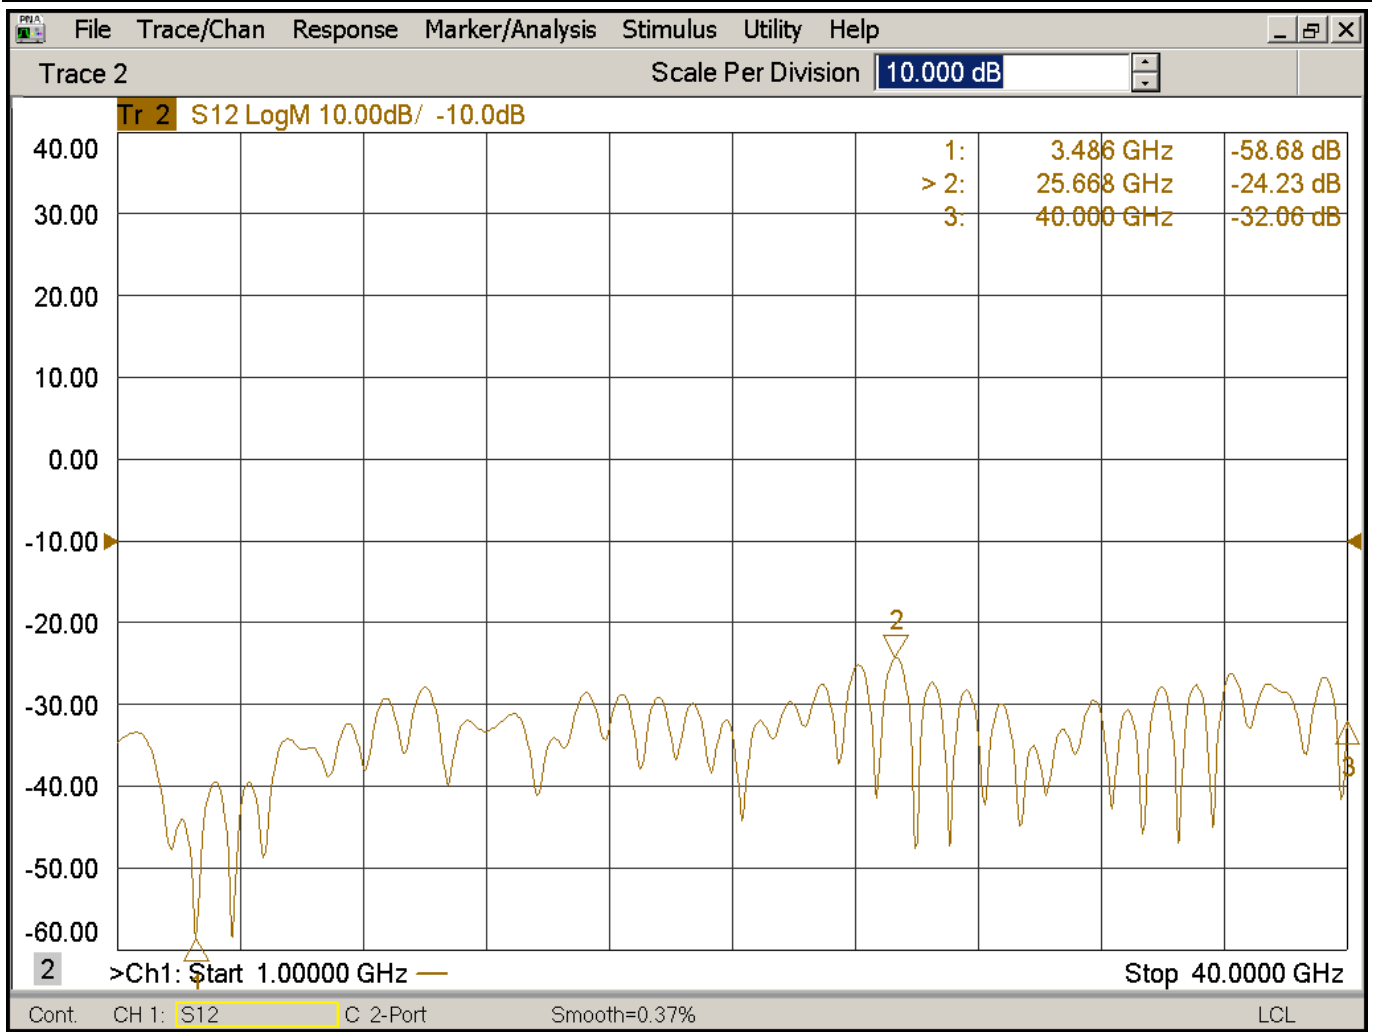

成都利德尔科技有限公司 ChengDu Leader Microwave Technology Co.,Ltd

电话: 028-65199117 传真: 028-65199116

<http://www.leadermicrowave.com> sales@leader-mw.com

TEL: +86-28-65199117 FAX: +86-28-65199116

Add: 中国 成都市成华区华翰路 89 号 610000

No.89,Huahan Road, chenghua Zone Chengdu, Sichuan China Zip Code:610000