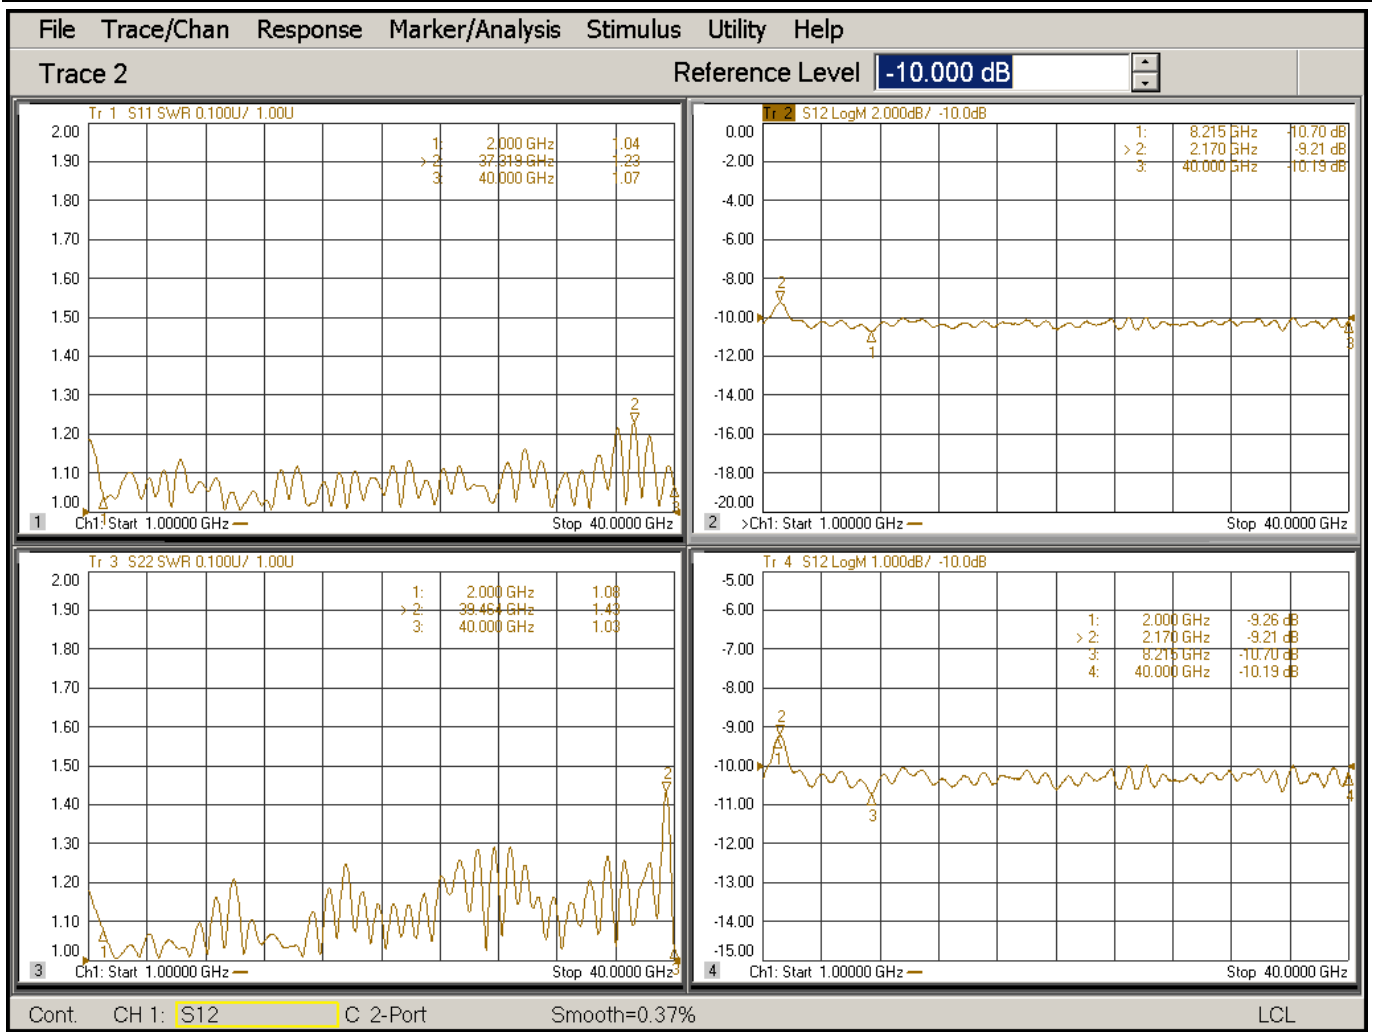

成都利德尔科技有限公司 ChengDu Leader Microwave Technology Co.,Ltd

电话: 028-65199117 传真: 028-65199116

<http://www.leadermicrowave.com> sales@leader-mw.com

TEL: +86-28-65199117 FAX: +86-28-65199116

Add: 中国 成都市成华区华翰路 89 号 610000

No.89,Huahan Road, chenghua Zone Chengdu, Sichuan China Zip Code:610000